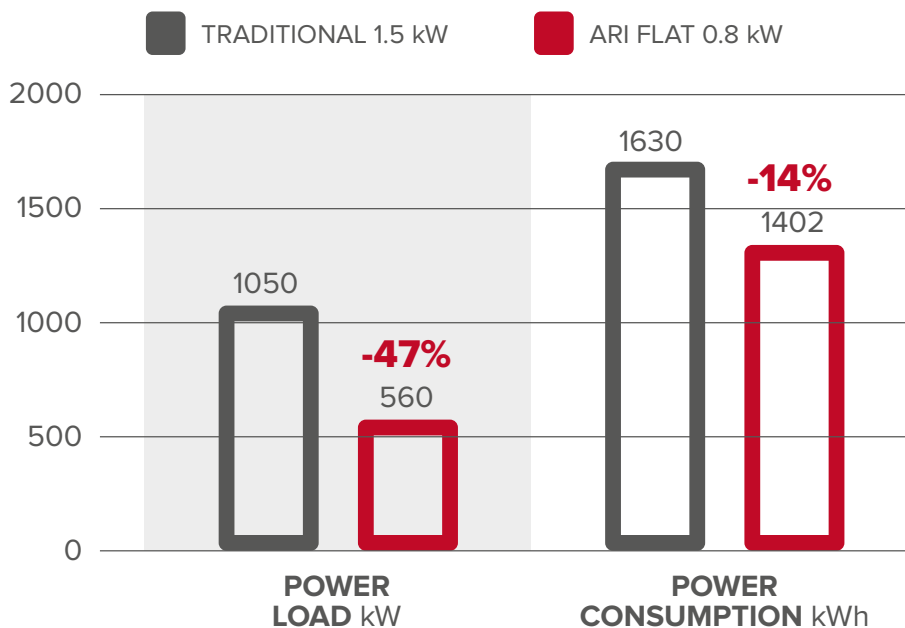

NEW ARI FLAT 0,8 kW. LESS POWER, SAME COMFORT.

EFFICIENCY & COMFORT

Thanks to their SMART DOUBLE TANK structure, they heat water more quickly compared with a traditional water heater with lower power.

MULTIPOSITION INSTALLATION

ECO EVO FUNCTION

Thanks to ECO EVO Powered by CoreTECH, ARI FLAT remember when and how much hot water you use. Without no effort, you can have the hot water you need, when you need it saving up to 14% of energy consumption.

SAVE YOUR BUDGET!

With ARI FLAT 0,8 kW you can save up to 47% of your power peak loading and 14% of electric consumption.

BUILDING 250 APARTMENTS

ARI FLAT 0,8 kW

ECO EVO
FUNCTIONSAFETY
PACKAGEDISPLAY
SMARTSHOWER
READYTITANIUM
PLUSINCOLOY
ENAMELLED
HEATING ELEMENT

TECHNICAL DATA

		ARI FLAT 50 0,8K	ARI FLAT 80 0,8K	ARI FLAT 100 0,8K
Capacity	l	50	80	100
Installation		Multiposition (V/H)	Multiposition (V/H)	Multiposition (V/H)
Power	kW	0,8	0,8	0,8
Voltage	V	230	230	230
Time for 1 st shower	h,min	1,30	1,30	1,30
Max pressure	bar	8	8	8
Max working temperature	°C	80	80	80
Weight	kg	21,7	28,3	32,2
Standing loss at 65°C	kWh/24h	1,1	1,5	1,6
IP		IPX4	IPX4	IPX4
Energy class		B	B	B
Tapping profile		M	M	M