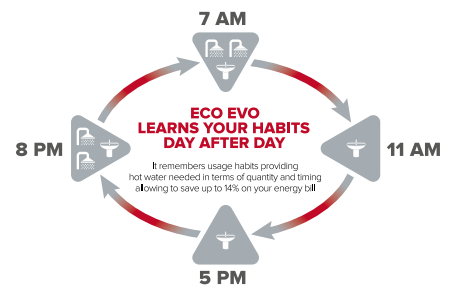

NEW ARI FLAT 0,8 kW. LESS POWER, SAME COMFORT.

EFFICIENCY & COMFORT

Thanks to their SMART DOUBLE TANK structure, they heat water more quickly compared with a traditional water heater with lower power.

MULTIPOSITION INSTALLATION

ECO EVO FUNCTION

Thanks to ECO EVO Powered by CoreTECH, ARI FLAT remember when and how much hot water you use. Without no effort, you can have the hot water you need, when you need it saving up to 14% of energy consumption.